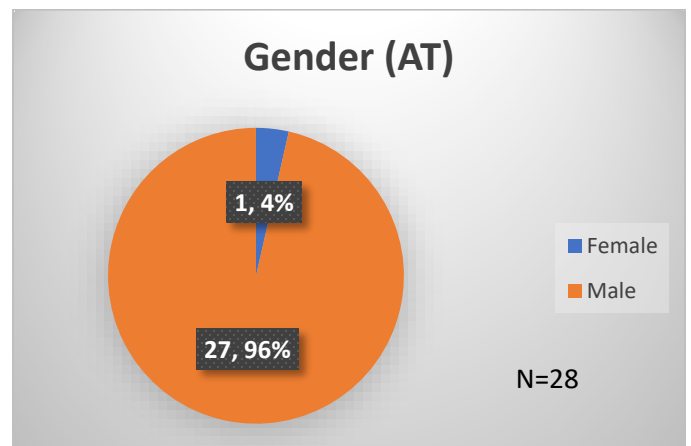

Daily Data Dashboard – June 21, 2024

Demographics for JTDC Population

Friday Morning Midnight Count

Total # of probation Involved youth¹: 1,351

¹ Probation Active: Any youth who is pending sentencing with an active social history, has been formally placed on probation or supervision with Cook County Juvenile Probation on the date of the report.

*Age, Gender and Race for Criminal Court population (N=1) is not represented in this report.

Daily Data Dashboard – June 21, 2024
Demographics for JTDC Population
Friday Morning Midnight Count

Data sources: cFive Supervisor – Probation Population and RMIS – JTDC Population