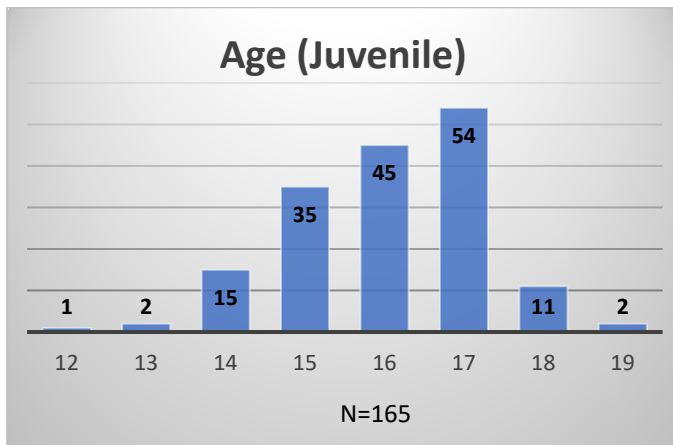

Daily Data Dashboard – June 21, 2024

Demographics for JTDC Population

Friday Morning Midnight Count

Total # of probation Involved youth¹: 1,351

¹ Probation Active: Any youth who is pending sentencing with an active social history, has been formally placed on probation or supervision with Cook County Juvenile Probation on the date of the report.

*Age, Gender and Race for Criminal Court population (N=1) is not represented in this report.

Daily Data Dashboard – June 21, 2024
Demographics for JTDC Population
Friday Morning Midnight Count

Data sources: cFive Supervisor – Probation Population and RMIS – JTDC Population