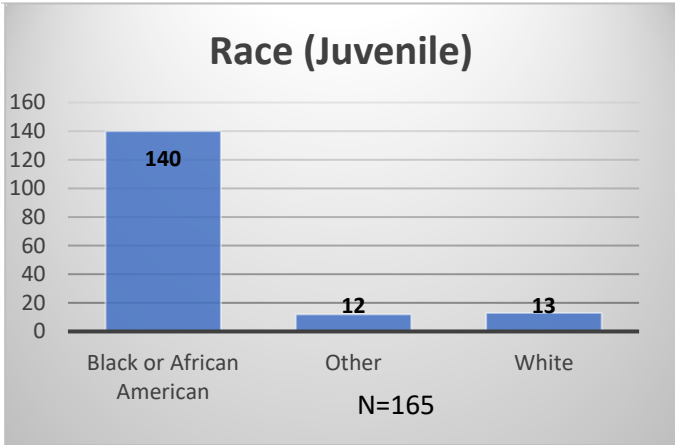

Daily Data Dashboard – June 21, 2024

Demographics for JTDC Population

Friday Morning Midnight Count

Total # of probation Involved youth¹: 1,351

¹ Probation Active: Any youth who is pending sentencing with an active social history, has been formally placed on probation or supervision with Cook County Juvenile Probation on the date of the report.

*Age, Gender and Race for Criminal Court population (N=1) is not represented in this report.

Daily Data Dashboard – June 21, 2024
Demographics for JTDC Population
Friday Morning Midnight Count

Data sources: cFive Supervisor – Probation Population and RMIS – JTDC Population