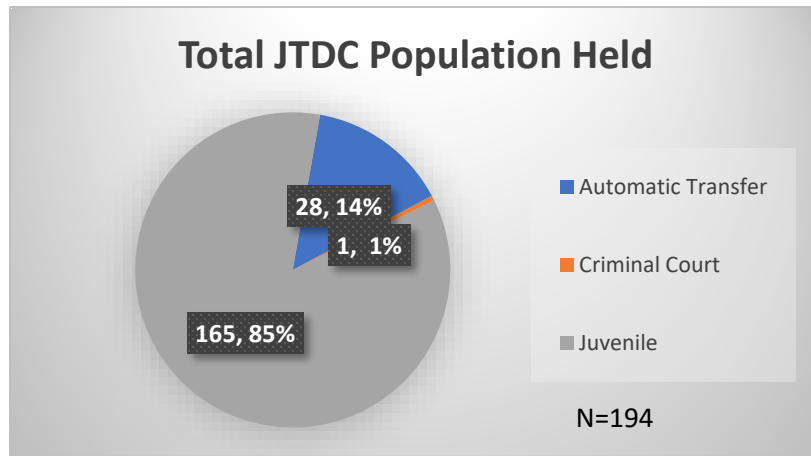

Daily Data Dashboard – June 21, 2024

Demographics for JTDC Population

Friday Morning Midnight Count

Total # of probation Involved youth¹: 1,351

¹ Probation Active: Any youth who is pending sentencing with an active social history, has been formally placed on probation or supervision with Cook County Juvenile Probation on the date of the report.

*Age, Gender and Race for Criminal Court population (N=1) is not represented in this report.

Daily Data Dashboard – June 21, 2024
Demographics for JTDC Population
Friday Morning Midnight Count

Data sources: cFive Supervisor – Probation Population and RMIS – JTDC Population