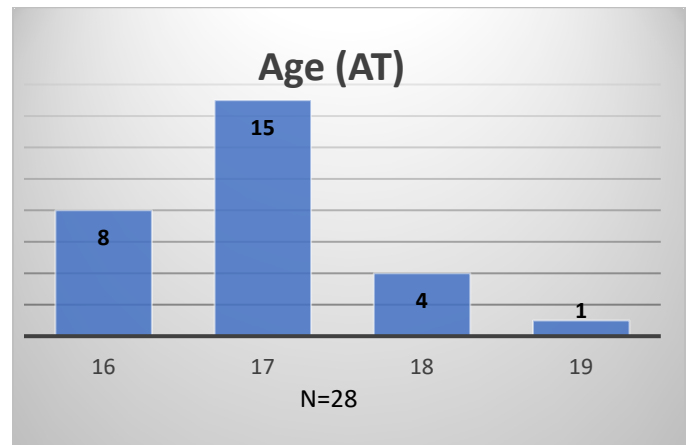

Daily Data Dashboard – June 21, 2024

Demographics for JTDC Population

Friday Morning Midnight Count

Total # of probation Involved youth¹: 1,351

¹ Probation Active: Any youth who is pending sentencing with an active social history, has been formally placed on probation or supervision with Cook County Juvenile Probation on the date of the report.

*Age, Gender and Race for Criminal Court population (N=1) is not represented in this report.

Daily Data Dashboard – June 21, 2024
Demographics for JTDC Population
Friday Morning Midnight Count

Data sources: cFive Supervisor – Probation Population and RMIS – JTDC Population