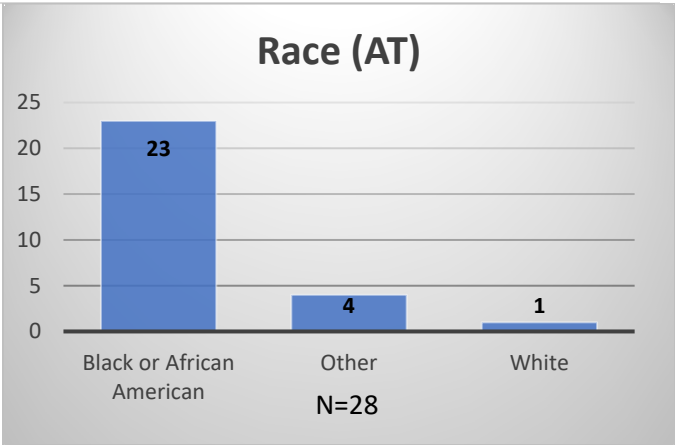

Daily Data Dashboard – June 21, 2024

Demographics for JTDC Population

Friday Morning Midnight Count

Total # of probation Involved youth¹: 1,351

¹ Probation Active: Any youth who is pending sentencing with an active social history, has been formally placed on probation or supervision with Cook County Juvenile Probation on the date of the report.

*Age, Gender and Race for Criminal Court population (N=1) is not represented in this report.

Daily Data Dashboard – June 21, 2024
Demographics for JTDC Population
Friday Morning Midnight Count

Data sources: cFive Supervisor – Probation Population and RMIS – JTDC Population