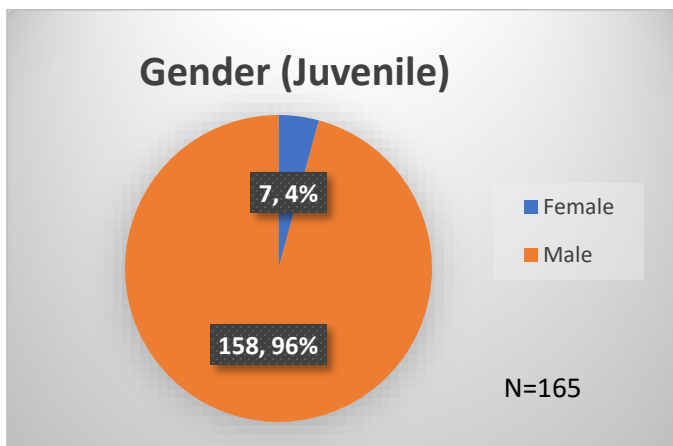

Daily Data Dashboard – June 21, 2024

Demographics for JTDC Population

Friday Morning Midnight Count

Total # of probation Involved youth¹: 1,351

¹ Probation Active: Any youth who is pending sentencing with an active social history, has been formally placed on probation or supervision with Cook County Juvenile Probation on the date of the report.

*Age, Gender and Race for Criminal Court population (N=1) is not represented in this report.

Daily Data Dashboard – June 21, 2024
Demographics for JTDC Population
Friday Morning Midnight Count

Data sources: cFive Supervisor – Probation Population and RMIS – JTDC Population